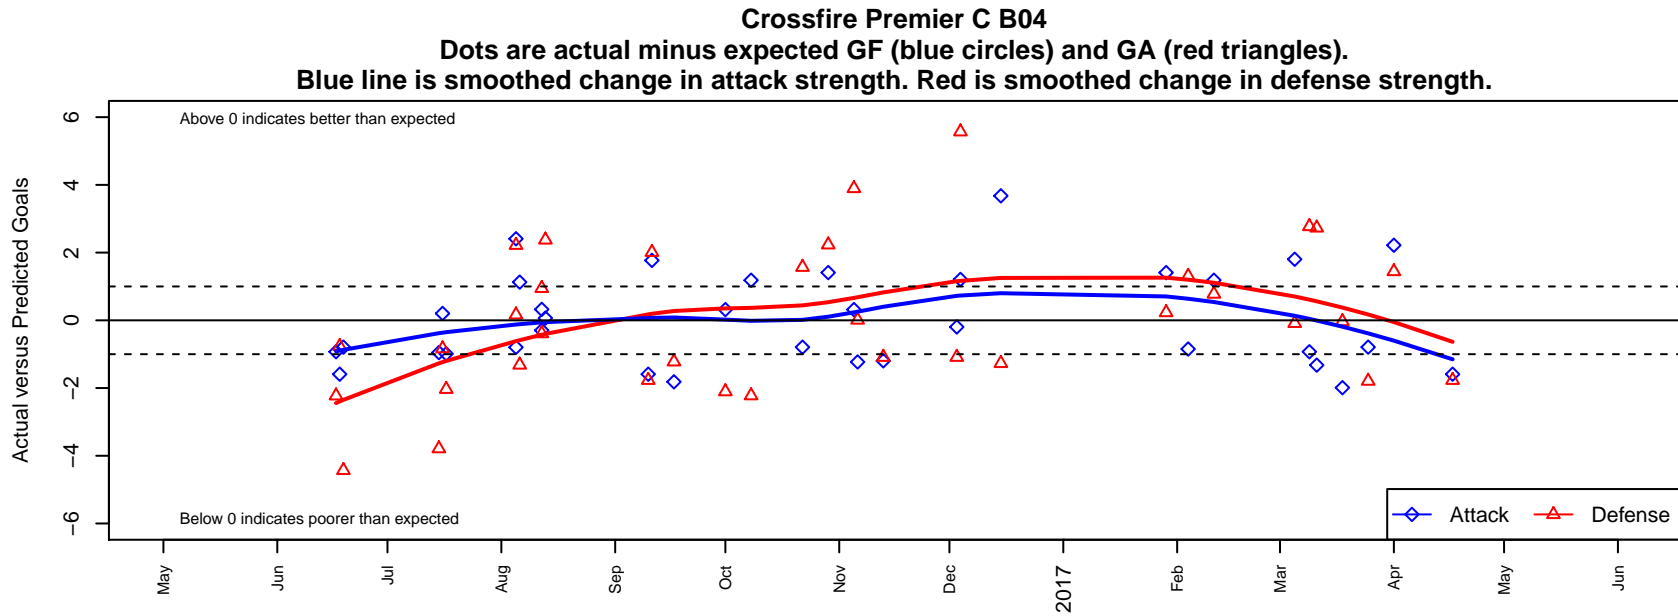

## Crossfire Premier C B04

Crossfire Premier SC  
 Redmond, WA  
 B04 total strength=715  
 attack=1.21 defense=0.46  
 fall league = RCL B04 Div 3, RCL B04 7V2  
 spr league = Win RCL B04 Div 3  
 notes= Rairdon 2014-5

**attack and defense variance (black dot)  
relative to other teams  
and top 10 in region**

**attack and defense rating  
relative to others at age  
and all opponents in last 13 months**

**Performance relative to 13 month average**