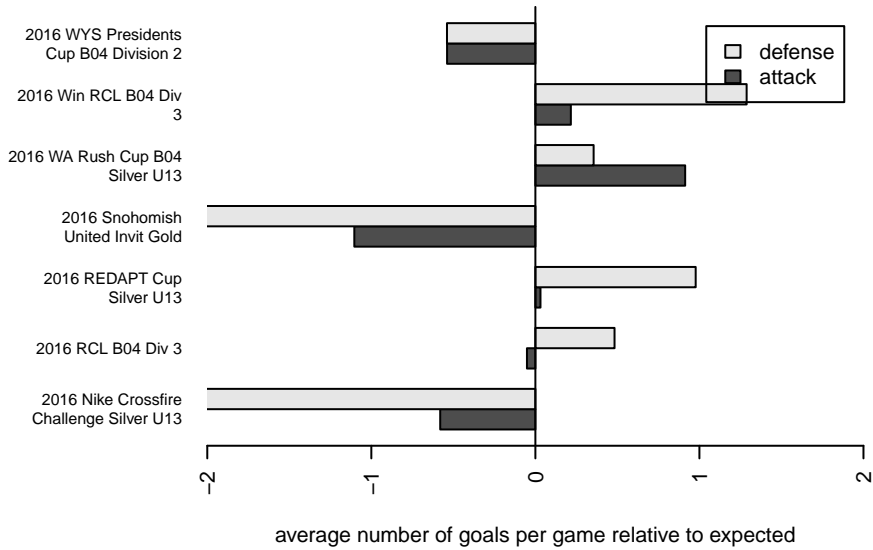

## Crossfire Premier C B04

Crossfire Premier SC  
 Redmond, WA  
 B04 total strength=715  
 attack=1.21 defense=0.46  
 fall league = RCL B04 Div 3, RCL B04 7V2  
 spr league = Win RCL B04 Div 3  
 notes= Rairdon 2014-5

Venues played:  
 2016 Snohomish United Invit Gold  
 2016 Nike Crossfire Challenge Silver U13  
 2016 WA Rush Cup B04 Silver U13  
 2016 REDAPT Cup Silver U13  
 2016 RCL B04 Div 3  
 2016 RCL B04 7V2  
 2016 Win RCL B04 Div 3  
 2016 WYS Presidents Cup B04 Division 2

**attack and defense variance (black dot)  
relative to other teams  
and top 10 in region**

**attack and defense rating  
relative to others at age  
and all opponents in last 13 months**

**Performance relative to 13 month average**