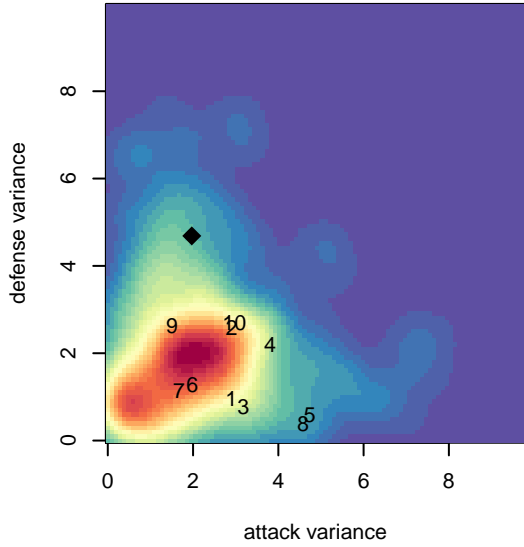

**attack and defense variance (black dot)
relative to other teams
and top 10 in region**