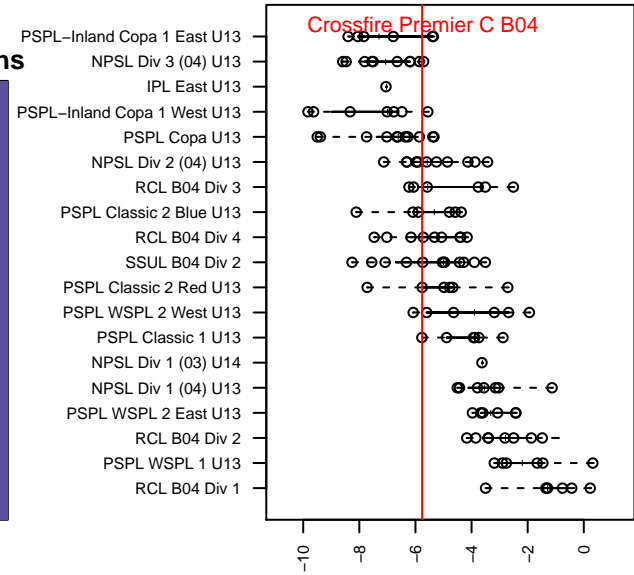

## Crossfire Premier C B04

Crossfire Premier SC  
 Redmond, WA  
 B04 total strength=715  
 attack=1.21 defense=0.46  
 fall league = RCL B04 Div 3, RCL B04 7V2  
 spr league = Win RCL B04 Div 3  
 notes= Rairdon 2014-5

alt names used:  
 CROSSFIRE PREMIER B04 C (WA)  
 Crossfire Premier B04 C  
 CROSSFIRE PREMIER B04 C (WA)  
 CROSSFIRE PREMIER B04 C  
 CROSSFIRE PREMIER B04 C (WA)  
 Crossfire Premier B04 C  
 Crossfire Premier B04 C  
 Crossfire Premier B04 C

**attack and defense variance (black dot)  
relative to other teams  
and top 10 in region**

**attack and defense rating  
relative to others at age  
and all opponents in last 13 months**

**Performance relative to 13 month average**