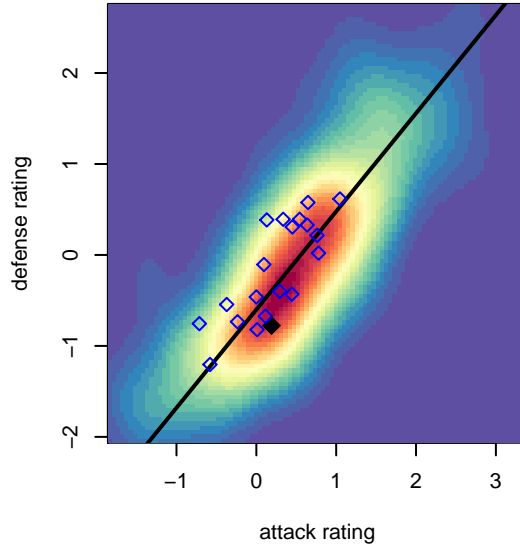

## Crossfire Premier C B04

Crossfire Premier SC  
 Redmond, WA  
 B04 total strength=715  
 attack=1.21 defense=0.46  
 fall league = RCL B04 Div 3, RCL B04 7V2  
 spr league = Win RCL B04 Div 3  
 notes= Rairdon 2014-5

alt names used:  
 CROSSFIRE PREMIER B04 C (WA)  
 Crossfire Premier B04 C  
 CROSSFIRE PREMIER B04 C (WA)  
 CROSSFIRE PREMIER B04 C  
 CROSSFIRE PREMIER B04 C (WA)  
 Crossfire Premier B04 C  
 Crossfire Premier B04 C  
 Crossfire Premier B04 C

**attack and defense variance (black dot)  
relative to other teams  
and top 10 in region**

**attack and defense rating  
relative to others at age  
and all opponents in last 13 months**

**Performance relative to 13 month average**